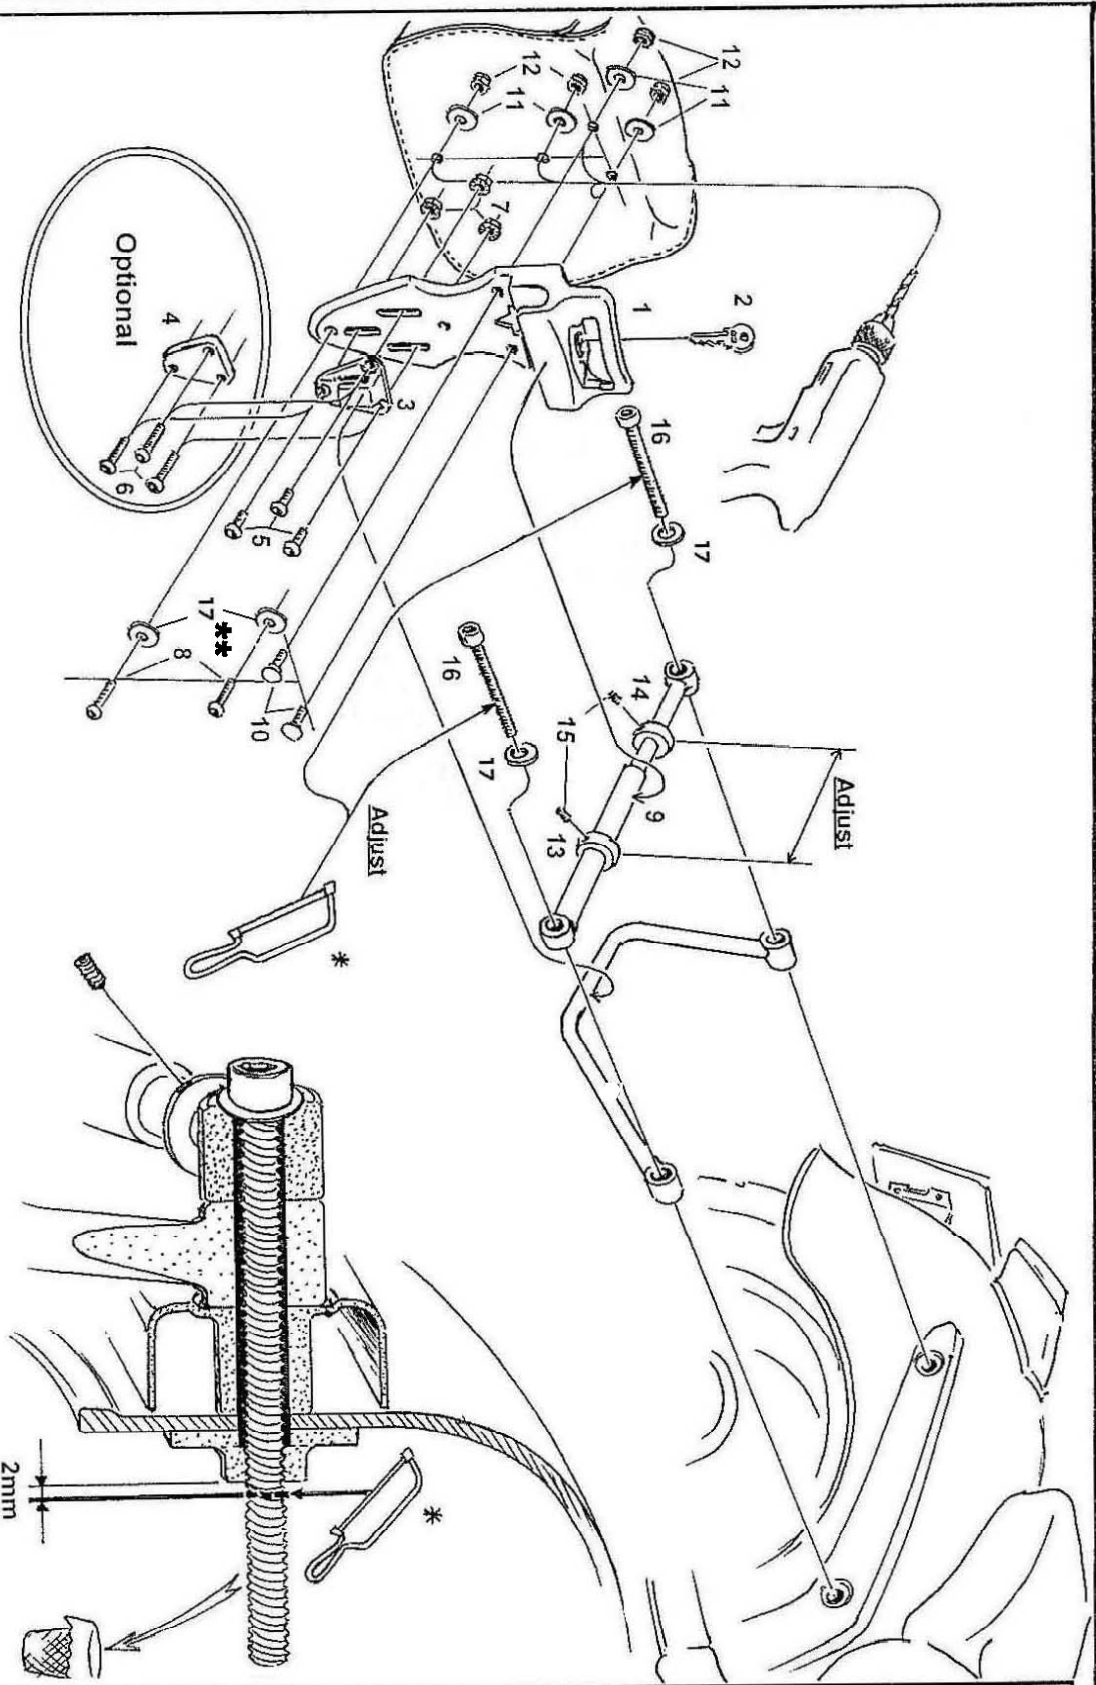

HIGHWAY HAWK
passion for chrome

Quick Release Saddlebag System

Art. no. 66 - 020

HIGHWAY HAWK
passion for chrome

Components	
1	Saddlebag quick release grip 2x
2	Key
3	Bottom release part 2x
4	optional mounting part 2x
5	Allenhead bolt round/flat M6 x 12mm 6x
6	Allenhead bolt round/flat M6 x 24mm 6x
7	Special nut M6 6x
8	Allenhead bolt round/flat M6 x 20mm 4x
9	Support for quick release grip 2x
10	Lockbolt M6 x 20mm 4x
11	Washer M6 x Ø24 mm 8x
12	Locknut M6 8x
13	Adjustment ring Ø25 x Ø15,7 x 8mm 2x
14	Adjustment ring Ø25 x Ø12 x 8mm 2x
15	Allen headless bolt M4 x 5mm 4x
16	Allenhead bolt M10 x 100mm (adjust) 4x
16	Allenhead bolt M8 x 100mm (adjust) 4x
16	Allenhead bolt M6 x 100mm (adjust) 4x
17	Washer M6 ** 8x
17	Washer M8 4x
17	Washer M10 4x