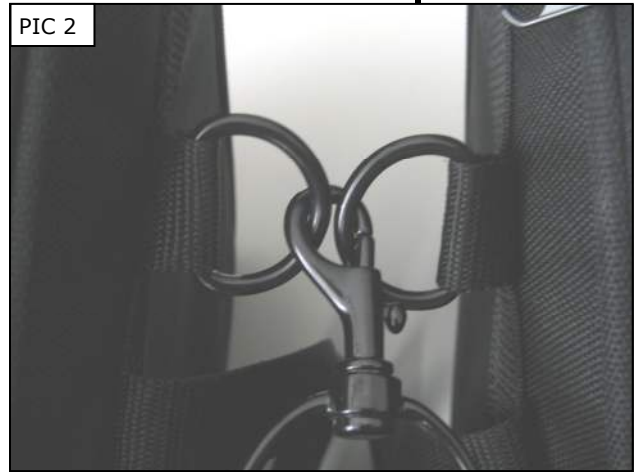

PIC 3

STEP 3

In order to use the bags with shoulder strap, clip the four D-rings together with the shoulder strap clip as shown in PIC 2 and PIC 3.

STEP 4

Now that the bags are attached to the shoulder strap, you can throw them over your shoulder.

⚠ WARNING ALWAYS FOLLOW MANUFACTURER'S RECOMMENDATIONS ON YOUR SADDLEBAG LOAD LIMITS. LOAD ONLY IN COMPLIANCE WITH YOUR VEHICLE OWNER'S MANUAL. OVERLOADING THE SADDLEBAGS MAY CAUSE LOSS OF CONTROL RESULTING IN SERIOUS INJURY OR DEATH.

PIC 2